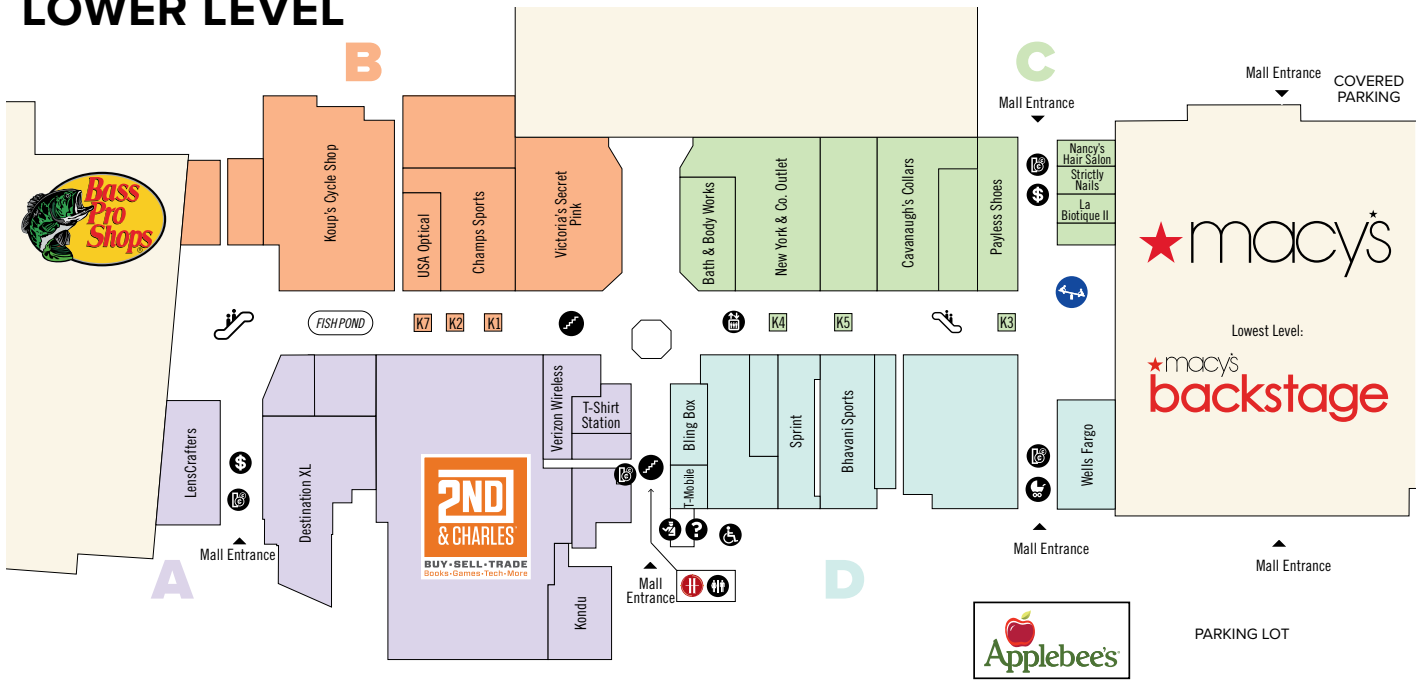

LOWER LEVEL

UPPER LEVEL

ANCHORS			MUSIC & ELECTRONICS		
	Bass Pro Shops	717-565-5200	A	2nd & Charles	717-564-2953
	Macy's	717-561-8770	E	OooWee Art & Gaming	717-839-9117
	Macy's Backstage	717-561-8770	G	AT&T Wireless	717-561-7200
	Regal Cinemas	717-724-9501	K4	Boost Mobile	717-889-6354
CHILDREN'S FASHION			SERVICE & OTHER		
	Bass Pro Shops	717-565-5200	K1	Cellaxs	718-503-1484
F	Jump Sportswear	717-558-0553	E	GameStop	717-564-5116
G	Kids Foot Locker	717-561-0390	F	Metro PCS	717-303-3535
	Macy's	717-561-8770	D	Sprint	717-564-6100
	Macy's Backstage	717-561-8770	D	T-Mobile	717-561-1518
H	Rainbow Kids	717-564-5820	A	Verizon Wireless	717-599-4319
A	T-Shirt Station	717-562-7995	ENTERTAINMENT		
FOOD & RESTAURANTS			A	2nd & Charles	717-564-2953
	Applebee's	717-561-2248	E	OooWee Art & Gaming	717-839-9117
K7	Auntie Anne's	717-558-9160	H	Family Fun Center	717-737-9422
K7	Carvel Ice Cream	717-558-9160		Regal Cinemas	717-724-9501
1	China Max	717-561-8730	GIFTS, NOVELTIES & CARDS		
2	Checkers	717-558-8070	A	2nd & Charles	717-564-2953
A	Kondu Restaurant	717-525-9738	C	Bath & Body Works	717-558-8696
5	Skewer World	717-962-0270	D	Bhavani Sports Shop	717-901-3995
8	Subway	717-909-0050	C	Cavanaugh's Collars	717-972-0261
3	Taco Bell	717-561-8600	G	Novelteeze	717-558-0049
JEWELRY			A	T-Shirt Station	717-562-7995
D	Bling Box	717-561-1959	H	Value General	717-901-7770
K9	HGB Jewelers	717-558-0066	WOMEN'S FASHION		
F	Kay Jewelers	717-564-8666	G	Accentz	717-564-2004
K5	Piercing Pagoda	717-564-9288	B	Bass Pro Shops	717-565-5200
LEISURE, TOYS & HOBBIES			E	Foot Locker	717-564-1088
A	2nd & Charles	717-564-2953	F	Journeys	717-561-2948
E	OooWee Art & Gaming	717-839-9117	G	Kids Foot Locker	717-561-0390
B	Bass Pro Shops	717-565-5200		Macy's	717-561-8770
D	Bhavani Sports Shop	717-901-3995		Macy's Backstage	717-561-8770
B	Champs Sports	717-564-4921		Payless Shoe Source	717-558-8951
E	GameStop	717-564-5116	G	Penn Leather	717-727-7933
B	Koups Cycle Shop	717-939-7182	H	Rainbow Apparel	717-564-5820
MEN'S FASHION			E	Shoe Dept.	717-561-8822
	Bass Pro Shops	717-565-5200	SPECIALTY		
B	Champs Sports	717-564-4921	A	2nd & Charles	717-564-2953
A	Destination XL	717-564-2837	G	A+ Health Spa	717-558-8888
H	Footaction	717-561-8707	C	Bath & Body Works	717-558-8696
E	Foot Locker	717-564-1088	D	Bling Box	717-564-0980
F	Jenuine	717-558-3600	C	Cavanaugh's Collars	717-972-0261
F	Jump Sportswear	717-558-0553	A	Destination XL	717-564-2837
	Macy's	717-561-8770	G	East Coast Supplements	717-565-8023
	Macy's Backstage	717-561-8770	K2	East Coast Supplements	717-565-8023
G	Penn Leather	717-727-7933	G	K Beauty Supply	717-564-3054
A	T-Shirt Station	717-562-7995	H	Lids	717-561-2121
			G	Novelteeze	717-558-0049
			H	Value General	717-901-7770