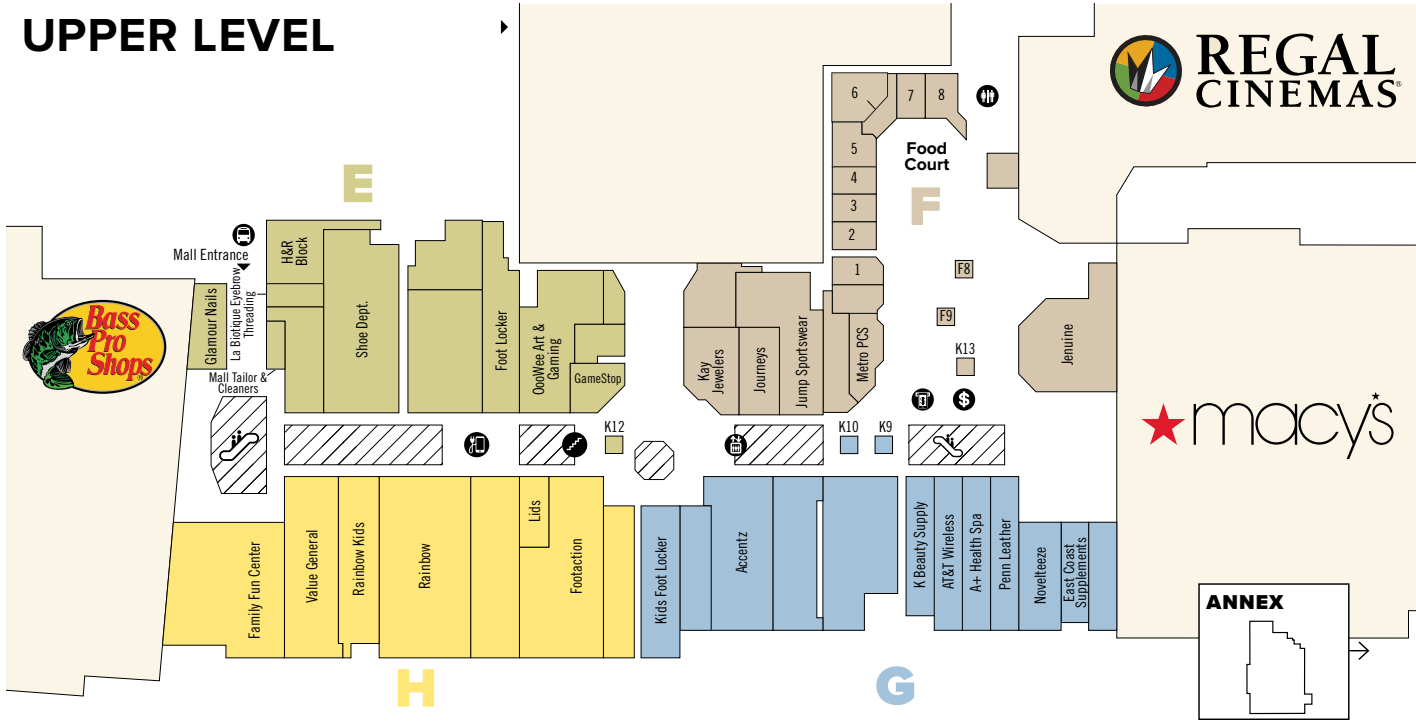

LOWER LEVEL

UPPER LEVEL

ANCHORS			MUSIC & ELECTRONICS		
	Bass Pro Shops	717-565-5200	A	2nd & Charles	717-564-2953
	Macy's	717-561-8770	E	OooWee Art & Gaming	717-839-9117
	Macy's Backstage	717-561-8770	G	AT&T Wireless	717-561-7200
	Regal Cinemas	717-724-9501	K4	Boost Mobile	717-889-6354
CHILDREN'S FASHION			SERVICE & OTHER		
	Bass Pro Shops	717-565-5200	K1	Cellaxs	718-503-1484
F	Jump Sportswear	717-558-0553	E	GameStop	717-564-5116
G	Kids Foot Locker	717-561-0390	F	Metro PCS	717-303-3535
	Macy's	717-561-8770	D	Sprint	717-564-6100
	Macy's Backstage	717-561-8770	D	T-Mobile	717-561-1518
H	Rainbow Kids	717-564-5820	A	Verizon Wireless	717-599-4319
A	T-Shirt Station	717-562-7995	ENTERTAINMENT		
FOOD & RESTAURANTS			A	2nd & Charles	717-564-2953
	Applebee's	717-561-2248	E	OooWee Art & Gaming	717-839-9117
K7	Auntie Anne's	717-558-9160	H	Family Fun Center	717-737-9422
K7	Carvel Ice Cream	717-558-9160		Regal Cinemas	717-724-9501
1	China Max	717-561-8730	GIFTS, NOVELTIES & CARDS		
2	Checkers	717-558-8070	A	2nd & Charles	717-564-2953
A	Kondu Restaurant	717-525-9738	C	Bath & Body Works	717-558-8696
5	Skewer World	717-962-0270	D	Bhavani Sports Shop	717-901-3995
8	Subway	717-909-0050	C	Cavanaugh's Collars	717-972-0261
3	Taco Bell	717-561-8600	G	Novelteeze	717-558-0049
JEWELRY			A	T-Shirt Station	717-562-7995
D	Bling Box	717-561-1959	H	Value General	717-901-7770
K9	HGB Jewelers	717-558-0066	WOMEN'S FASHION		
F	Kay Jewelers	717-564-8666	G	Accentz	717-564-2004
K5	Piercing Pagoda	717-564-9288	B	Bass Pro Shops	717-565-5200
LEISURE, TOYS & HOBBIES			E	Foot Locker	717-564-1088
A	2nd & Charles	717-564-2953	F	Journeys	717-561-2948
E	OooWee Art & Gaming	717-839-9117	G	Kids Foot Locker	717-561-0390
B	Bass Pro Shops	717-565-5200		Macy's	717-561-8770
D	Bhavani Sports Shop	717-901-3995		Macy's Backstage	717-561-8770
B	Champs Sports	717-564-4921		Payless Shoe Source	717-558-8951
E	GameStop	717-564-5116	G	Penn Leather	717-727-7933
B	Koups Cycle Shop	717-939-7182	H	Rainbow Apparel	717-564-5820
MEN'S FASHION			E	Shoe Dept.	717-561-8822
	Bass Pro Shops	717-565-5200	SPECIALTY		
B	Champs Sports	717-564-4921	A	2nd & Charles	717-564-2953
A	Destination XL	717-564-2837	G	A+ Health Spa	717-558-8888
H	Footaction	717-561-8707	C	Bath & Body Works	717-558-8696
E	Foot Locker	717-564-1088	D	Bling Box	717-564-0980
F	Jenuine	717-558-3600	C	Cavanaugh's Collars	717-972-0261
F	Jump Sportswear	717-558-0553	A	Destination XL	717-564-2837
	Macy's	717-561-8770	G	East Coast Supplements	717-565-8023
	Macy's Backstage	717-561-8770	K2	East Coast Supplements	717-565-8023
G	Penn Leather	717-727-7933	G	K Beauty Supply	717-564-3054
A	T-Shirt Station	717-562-7995	H	Lids	717-561-2121
			G	Novelteeze	717-558-0049
			H	Value General	717-901-7770