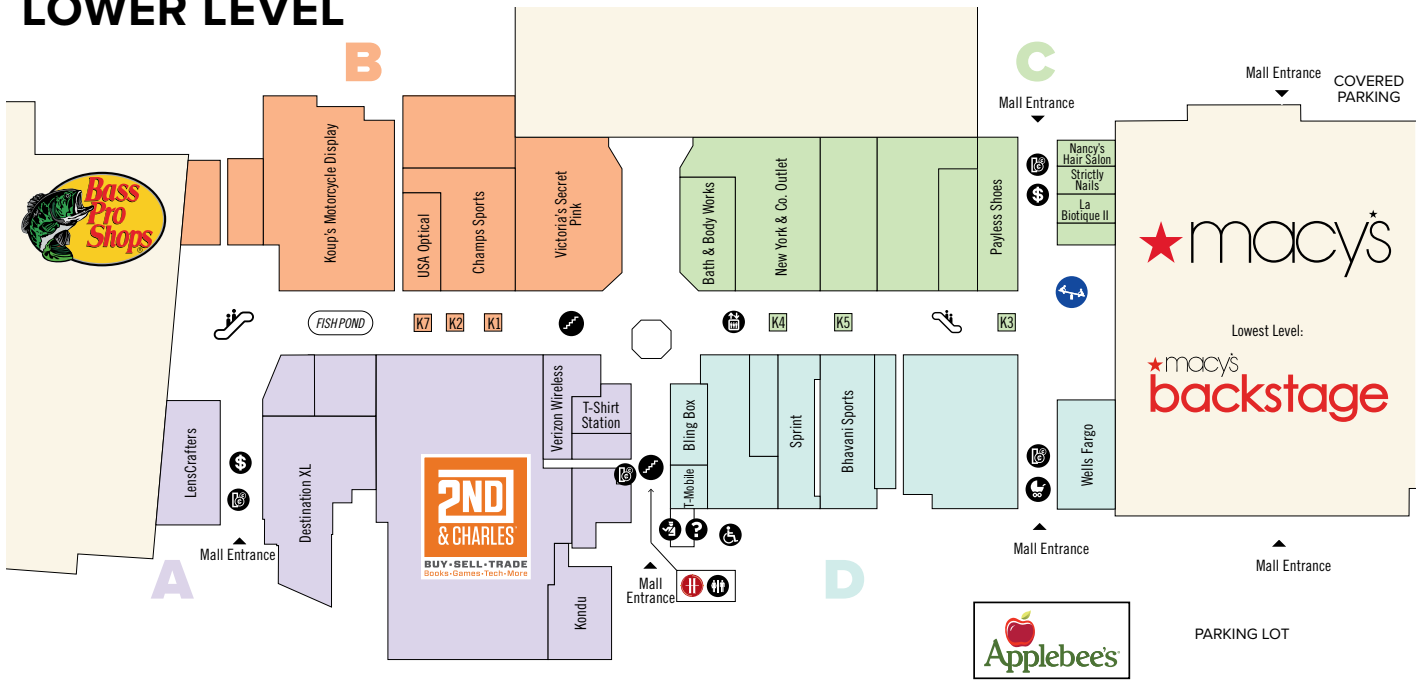

LOWER LEVEL

UPPER LEVEL

| ANCHORS | | |
|---------|------------------|--------------|
| | Bass Pro Shops | 717-565-5200 |
| | Macy's | 717-561-8770 |
| | Macy's Backstage | 717-561-8770 |
| | Regal Cinemas | 717-724-9501 |