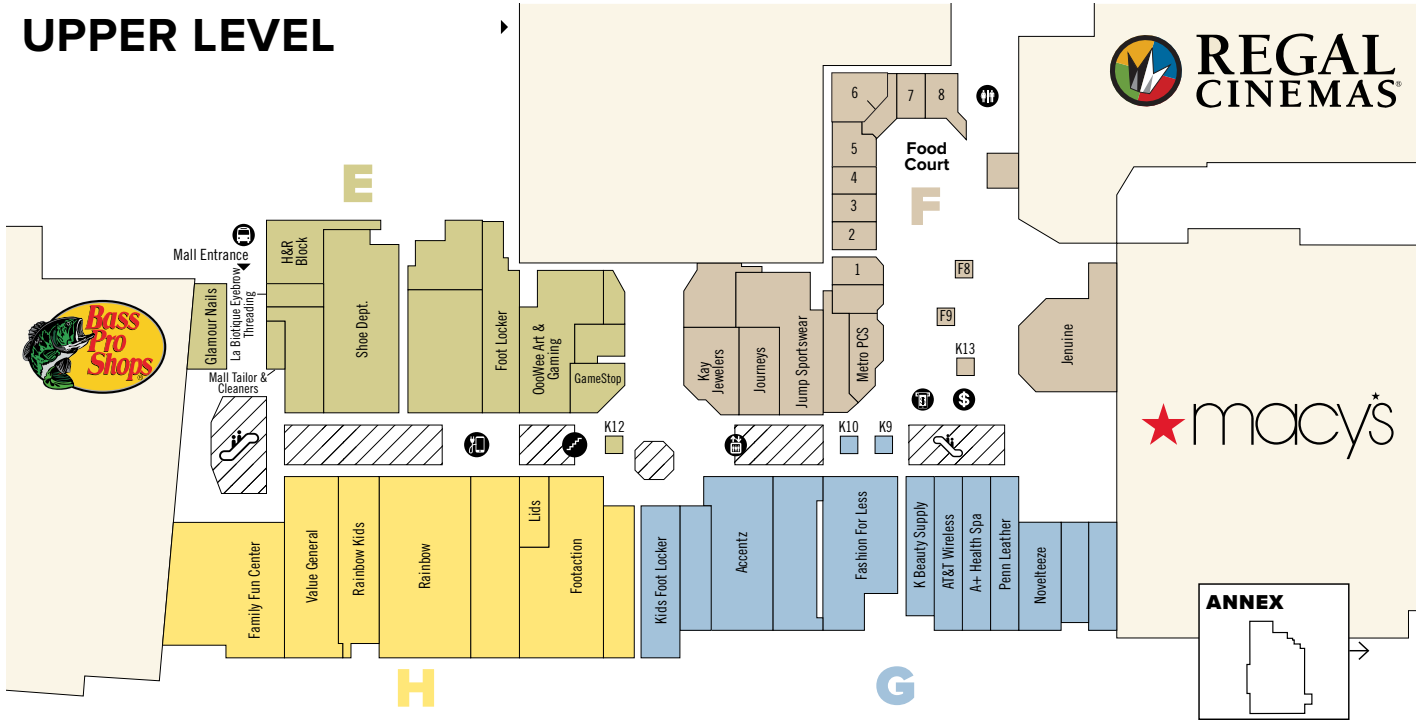

LOWER LEVEL

UPPER LEVEL

| ANCHORS | | |
|---------|------------------|--------------|
| | Bass Pro Shops | 717-565-5200 |
| | Macy's | 717-561-8770 |
| | Macy's Backstage | 717-561-8770 |
| | Regal Cinemas | 717-724-9501 |

| SERVICE & OTHER | | |
|-----------------|-----------------|--------------|
| H | Rainbow Kids | 717-558-0553 |
| A | T-Shirt Station | 717-562-7995 |

| ENTERTAINMENT | | |
|---------------|---------------------|--------------|
| A | 2nd & Charles | 717-564-2953 |
| E | OooWee Art & Gaming | 717-839-9117 |
| H | Family Fun Center | 717-737-9422 |
| | Regal Cinemas | 717-724-9501 |